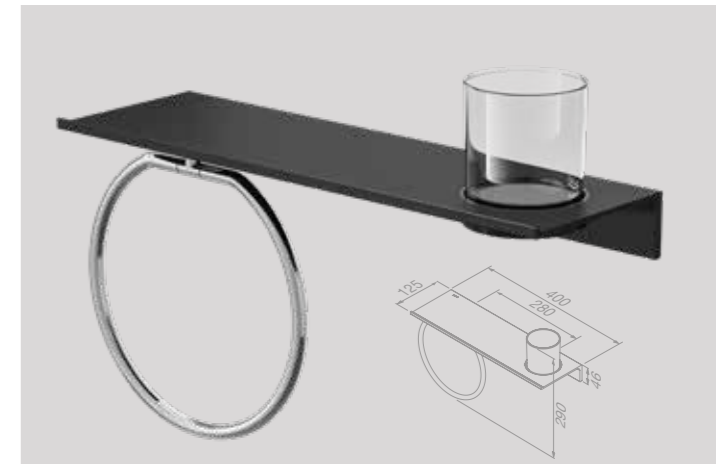

Planchet 40 cm met handdoekring met glas (Black/Chrome)
Bathroom shelf 40 cm with towel ring with glass (Black/Chrome)
918204-02-400