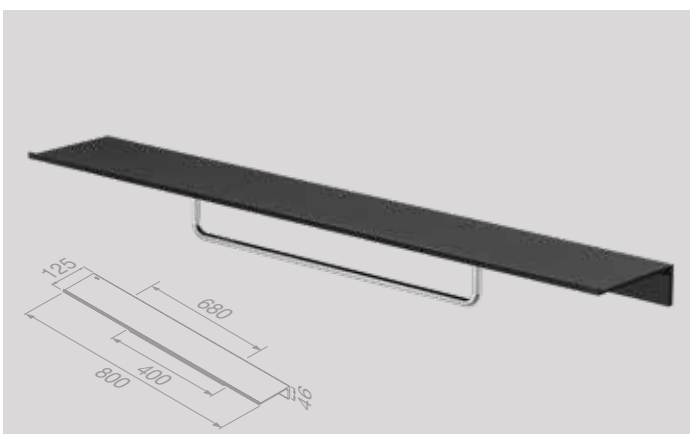

Planchet 80 cm met handdoekrek 40 cm (Black)
Bathroom shelf 80 cm with towel rail 40 cm (Black)
918207-06-800

Planchet 80 cm met handdoekrek 40 cm (Black/Chrome)
Bathroom shelf 80 cm with towel rail 40 cm (Black/Chrome)
918207-02-800

Reserveonderdelen

De reserveonderdelen van de Leev-serie zijn te vinden in het hoofdstuk 'Reserveonderdelen' op pagina 253.

Spare parts

Spare parts of the Leev collection can be found in the chapter 'Spare parts' on page 253.