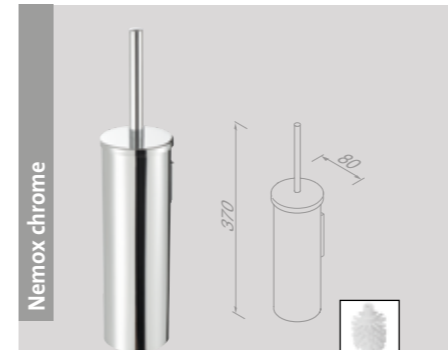

Spare parts

Spare parts of the Leev collection can be found in the chapter 'Spare parts' on page 253.

Nemox black
Toiletborstel met houder (Zwarte borstelkop)
Toilet brush and holder (Black brush head)
916511-66

Zeeppdispenser 200 ml
Soap dispenser 200 ml
916516-06

Handdoekhaak
Towel hook
916513-06

Nemox brushed stainless steel
Toiletborstel met houder (Witte borstelkop)
Toilet brush and holder (White brush head)
916511-05

Zeeppdispenser 200 ml
Soap dispenser 200 ml
916527-05

Handdoekhaak
Towel hook
916513-05

Nemox chrome
Toiletborstel met houder (Witte borstelkop)
Toilet brush and holder (White brush head)
916511-02

Zeeppdispenser 200 ml
Soap dispenser 200 ml
916527-02