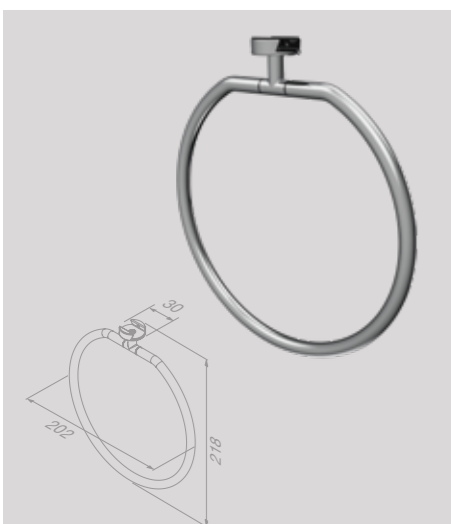

Toiletrolhouder zonder klep dubbel (Brushed stainless steel)
Toilet roll holder without cover double (Brushed stainless steel)
918212-05

Handdoekhaak (Brushed stainless steel)
Towel hook (Brushed stainless steel)
918215-05

Handdoekring (Brushed stainless steel)
Towel ring (Brushed stainless steel)
918204-05

Handdoekrek 40 cm (Brushed stainless steel)
Towel rail 40 cm (Brushed stainless steel)
918212-05

Toiletrolhouder zonder klep dubbel (Chrome)
Toilet roll holder without cover double (Chrome)
918212-02

Handdoekhaak (Chrome)
Towel hook (Chrome)
918215-02

Handdoekring (Chrome)
Towel ring (Chrome)
918204-02

Handdoekrek 40 cm (Chrome)
Towel rail 40 cm (Chrome)
918207-02

Planchet 28 cm met toiletrolhouder zonder klep (Black)
Bathroom shelf 28 cm with toilet roll holder without cover (Black)
918209-06-280

Planchet 28 cm met handdoekhaak en zeepdispenser 200 ml (Black)
Bathroom shelf 28 cm with towel hook and soap dispenser 200 ml (Black)
918216-06-280

Planchet 28 cm met toiletrolhouder zonder klep dubbel (Black/Brushed stainless steel)
Bathroom shelf 28 cm with toilet roll holder without cover double (Black/Brushed stainless steel)
918212-05-280