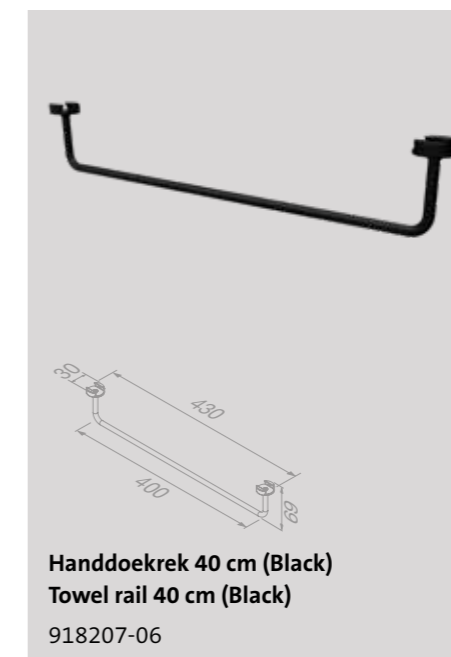

Elegantie met een rauw randje

Laat je inspireren door Leev. Minimalistisch maar personaliseerbaar. Geesa Leev vindt harmonie in functie en design. De planketten worden in een mum van tijd een veelzijdig opbergwonder dankzij de accessoires die naar wens kunnen worden toegevoegd. Verkrijgbaar in verschillende maten, voor een optimaal gebruik van de ruimte.

Elegance with a rough edge

Be inspired by Leev. Minimalistic yet customisable. Geesa Leev finds harmony in functionality and design. The bathroom shelves become a versatile storage miracle in no time, thanks to the accessories that can be added as required. Available in different sizes to make the best use of space.

Mix it up

Exclusiviteit, volledig afgestemd op individueel gebruik. De uitwisselbare accessoires combineer je eenvoudig met onze Leev planketten. Verander naar eigen behoefte, zonder iets aan de basis te veranderen. Idee: kijk eens naar onze tijdloze klassieker Nemox. De Nemox accessoires zijn verkrijgbaar in verschillende kleuren en een perfecte match.

Mix it up

Exclusivity, tailored to individual use. The interchangeable accessories are easy to combine with our Leev bathroom shelves. Transform it as you see fit, without changing the basic design. Tip: take a look at our timeless classic Nemox. The Nemox accessories are available in various colours for a perfect match.