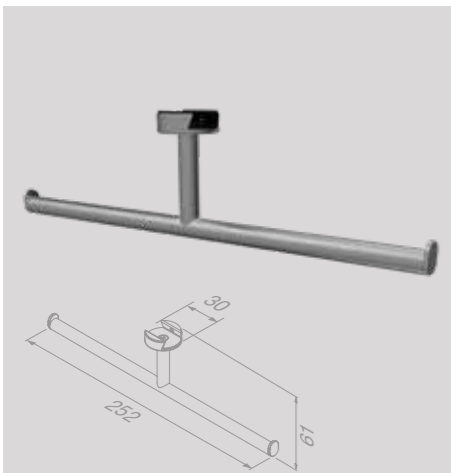

Toiletrolhouder zonder klep dubbel (Brushed stainless steel)
Toilet roll holder without cover double (Brushed stainless steel)
918212-05