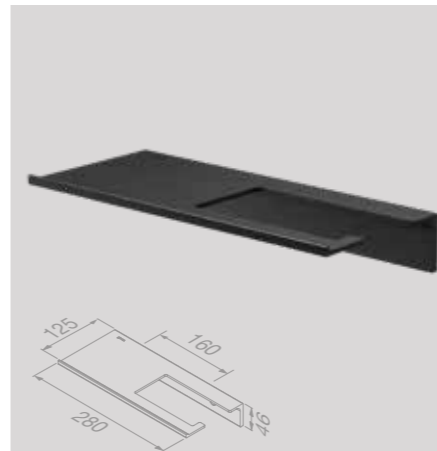

Planchet 28 cm met toiletrolhouder zonder klep (Black)
Bathroom shelf 28 cm with toilet roll holder without cover (Black)
918209-06-280