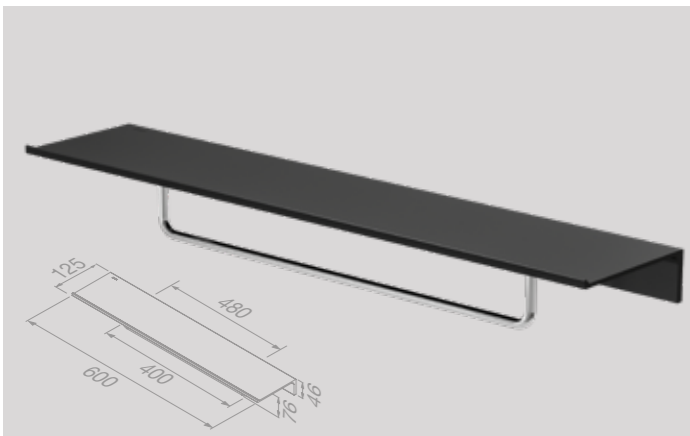

Planchet 60 cm met douchemand 22,5 cm (Black)
Bathroom shelf 60 cm with shower basket 22.5 cm (Black)
 918220-06-600

Planchet 60 cm met handdoekrek 40 cm (Black/Brushed stainless steel)
Bathroom shelf 60 cm with towel rail 40 cm (Black/Brushed stainless steel)
 918207-05-600