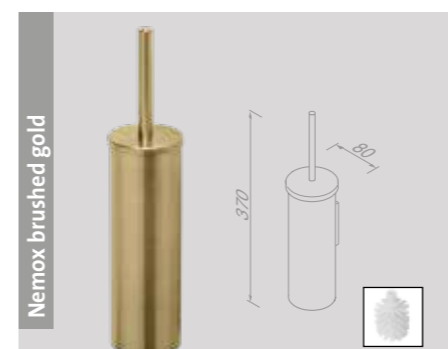

Zeeppdispenser 200 ml
Soap dispenser 200 ml
916516-06

Handdoekhaak
Towel hook
916513-06

Nemox brushed stainless steel
Toiletborstel met houder (Witte borstelkop)
Toilet brush and holder (White brush head)
916511-05

Zeeppdispenser 200 ml
Soap dispenser 200 ml
916527-05

Handdoekhaak
Towel hook
916513-05

Nemox chrome
Toiletborstel met houder (Witte borstelkop)
Toilet brush and holder (White brush head)
916511-02

Zeeppdispenser 200 ml
Soap dispenser 200 ml
916527-02

Handdoekhaak
Towel hook
916513-02

Nemox brushed gold
Toiletborstel met houder (Witte borstelkop)
Toilet brush and holder (White brush head)
916511-07

Zeeppdispenser 200 ml
Soap dispenser 200 ml
916516-07