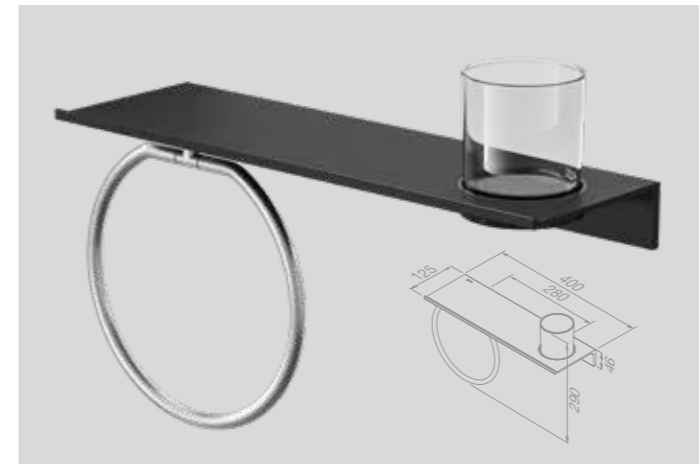

Planchet 28 cm met handdoekhaak en zeepdispenser 200 ml (Black)
Bathroom shelf 28 cm with towel hook and soap dispenser 200 ml (Black)
918216-06-280

Planchet 28 cm met toiletrolhouder zonder klep dubbel (Black/Brushed stainless steel)
Bathroom shelf 28 cm with toilet roll holder without cover double (Black/Brushed stainless steel)
918212-05-280

Planchet 28 cm en zeepdispenser 200 ml met handdoekhaak (Black/Brushed stainless steel)
Bathroom shelf 28 cm with towel hook and soap dispenser 200 ml (Black/Brushed stainless steel)
918216-05-280

Planchet 28 cm met toiletrolhouder zonder klep dubbel (Black/Chrome)
Bathroom shelf 28 cm with toilet roll holder without cover double (Black/Chrome)
918212-02-280

Planchet 28 cm en zeepdispenser 200 ml met handdoekhaak (Black/Chrome)
Bathroom shelf 28 cm with towel hook and soap dispenser 200 ml (Black/Chrome)
 918216-02-280

Planchet 40 cm met glas (Black)
Bathroom shelf 40 cm with glass (Black)
 918202-06-400