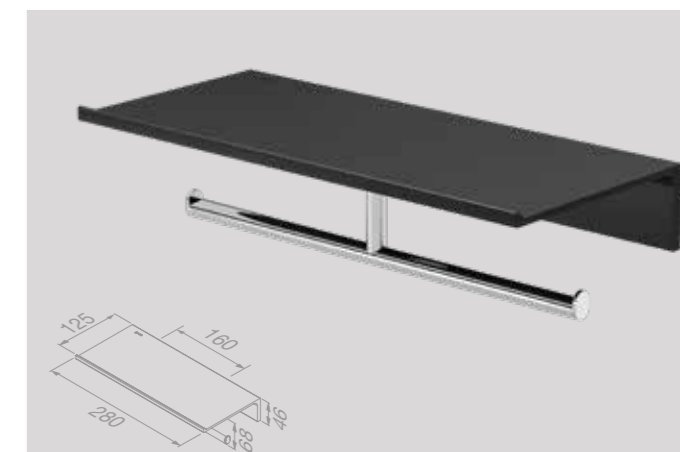

Planchet 28 cm met toiletrolhouder zonder klep dubbel (Black)
Bathroom shelf 28 cm with toilet roll holder without cover double (Black)
918212-06-280

Planchet 28 cm met toiletrolhouder met klep (Black)
Bathroom shelf 28 cm with toilet roll holder with cover (Black)
918208-06-280

Planchet 28 cm met handdoekhaak en zeepdispenser 200 ml (Black)
Bathroom shelf 28 cm with towel hook and soap dispenser 200 ml (Black)
918216-06-280

Planchet 28 cm met toiletrolhouder zonder klep dubbel (Black/Brushed stainless steel)
Bathroom shelf 28 cm with toilet roll holder without cover double (Black/Brushed stainless steel)
918212-05-280

Planchet 28 cm en zeepdispenser 200 ml met handdoekhaak (Black/Brushed stainless steel)
Bathroom shelf 28 cm with towel hook and soap dispenser 200 ml (Black/Brushed stainless steel)
918216-05-280

Planchet 28 cm met toiletrolhouder zonder klep dubbel (Black/Chrome)
Bathroom shelf 28 cm with toilet roll holder without cover double (Black/Chrome)
918212-02-280