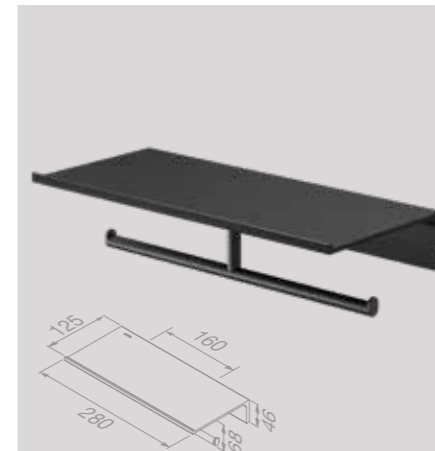

Handdoekhaak (Chrome)
Towel hook (Chrome)
918215-02

Handdoekring (Chrome)
Towel ring (Chrome)
918204-02

Handdoekrek 40 cm (Chrome)
Towel rail 40 cm (Chrome)
918207-02

Planchet 28 cm met toiletrolhouder zonder klep (Black)
Bathroom shelf 28 cm with toilet roll holder without cover (Black)
918209-06-280

Planchet 28 cm met toiletrolhouder zonder klep dubbel (Black)
Bathroom shelf 28 cm with toilet roll holder without cover double (Black)
918212-06-280

Planchet 28 cm met toiletrolhouder met klep (Black)
Bathroom shelf 28 cm with toilet roll holder with cover (Black)
918208-06-280