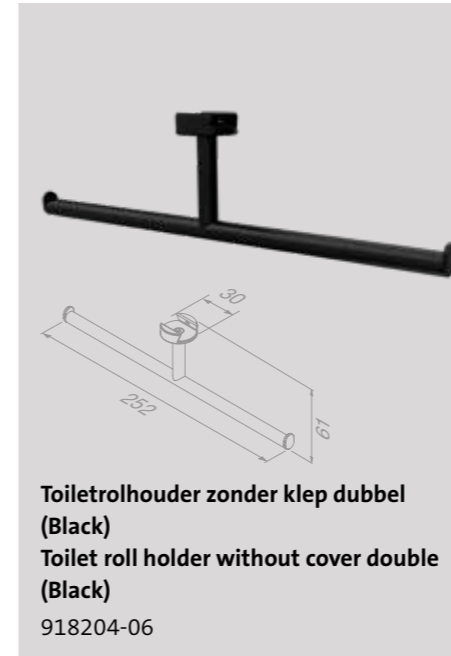

Elegantie met een rauw randje

Laat je inspireren door Leev. Minimalistisch maar personaliseerbaar. Geesa Leev vindt harmonie in functie en design. De planketten worden in een mum van tijd een veelzijdig opbergwonder dankzij de accessoires die naar wens kunnen worden toegevoegd. Verkrijgbaar in verschillende maten, voor een optimaal gebruik van de ruimte.

Elegance with a rough edge

Be inspired by Leev. Minimalistic yet customisable. Geesa Leev finds harmony in functionality and design. The bathroom shelves become a versatile storage miracle in no time, thanks to the accessories that can be added as required. Available in different sizes to make the best use of space.

Mix it up

Exclusiviteit, volledig afgestemd op individueel gebruik. De uitwisselbare accessoires combineer je eenvoudig met onze Leev planketten. Verander naar eigen behoefte, zonder iets aan de basis te veranderen. Idee: kijk eens naar onze tijdloze klassieker Nemox. De Nemox accessoires zijn verkrijgbaar in verschillende kleuren en een perfecte match.

Mix it up

Exclusivity, tailored to individual use. The interchangeable accessories are easy to combine with our Leev bathroom shelves. Transform it as you see fit, without changing the basic design. Tip: take a look at our timeless classic Nemox. The Nemox accessories are available in various colours for a perfect match.