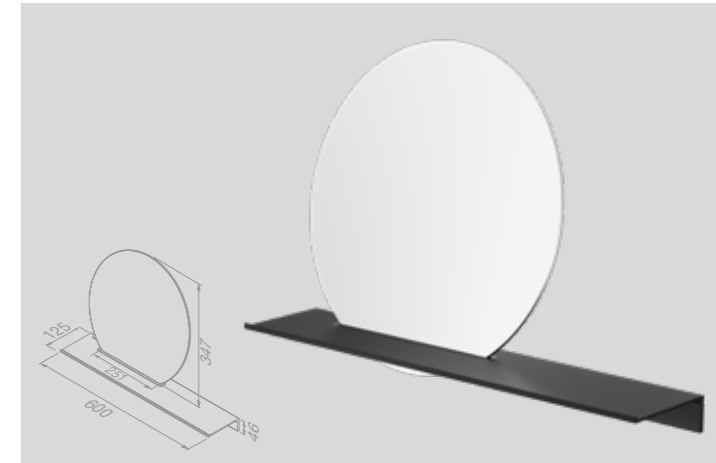

Planchet 60 cm met spiegel (Black)
Bathroom shelf 60 cm with mirror (Black)
918224-06-600