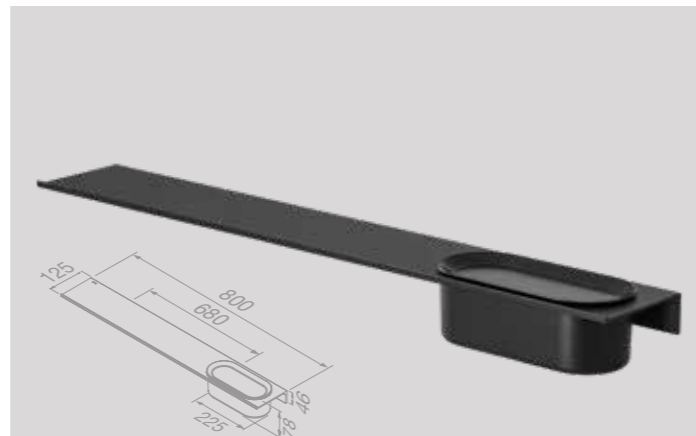

Planchet 40 cm met handdoekring met glas (Black)
Bathroom shelf 40 cm with towel ring with glass (Black)
918204-06-400