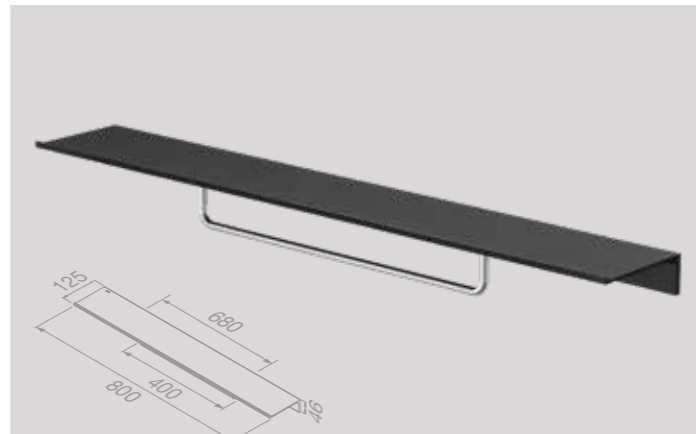

Planchet 80 cm met douchemand 22,5 cm (Black)
Bathroom shelf 80 cm with shower basket 22.5 cm (Black)
918220-06-800

Planchet 80 cm met handdoekrek 40 cm (Black/Brushed stainless steel)
Bathroom shelf 80 cm with towel rail 40 cm (Black/Brushed stainless steel)
918207-05-800