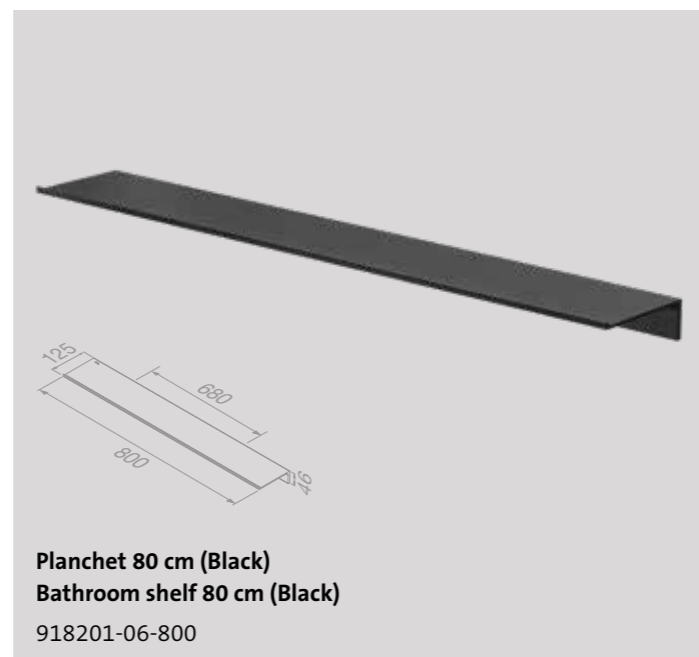

Elegance with a rough edge

Be inspired by Leev. Minimalistic yet customisable. Geesa Leev finds harmony in functionality and design. The bathroom shelves become a versatile storage miracle in no time, thanks to the accessories that can be added as required. Available in different sizes to make the best use of space.