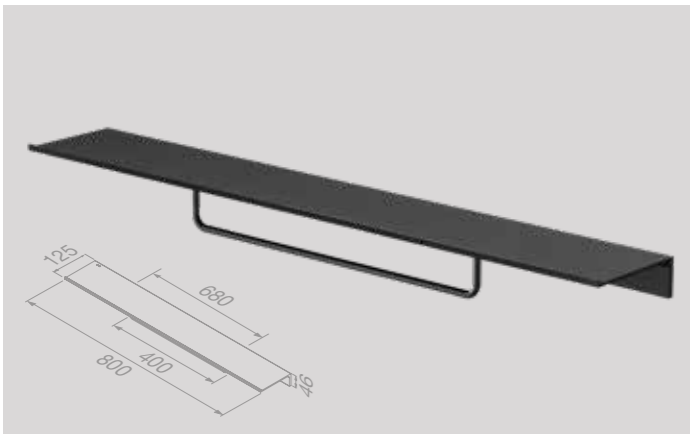

Planchet 60 cm met handdoekrek 40 cm (Black/Chrome)
Bathroom shelf 60 cm with towel rail 40 cm (Black/Chrome)
918207-02-600