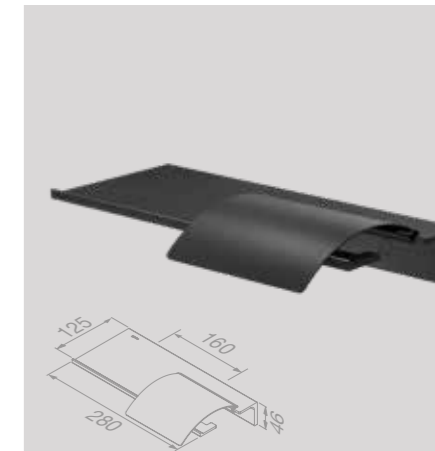

Planchet 28 cm met toiletrolhouder met klep (Black)
Bathroom shelf 28 cm with toilet roll holder with cover (Black)
918208-06-280