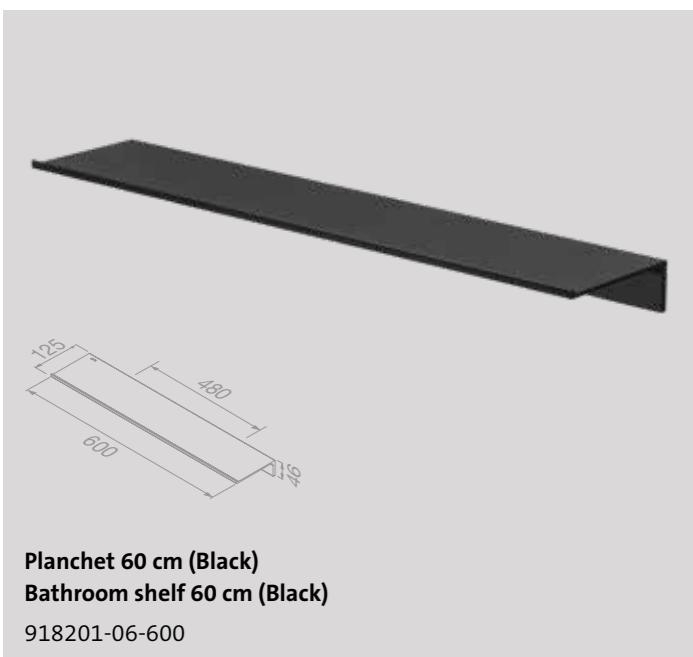

Elegance with a rough edge

Be inspired by Leev. Minimalistic yet customisable. Geesa Leev finds harmony in functionality and design. The bathroom shelves become a versatile storage miracle in no time, thanks to the accessories that can be added as required. Available in different sizes to make the best use of space.