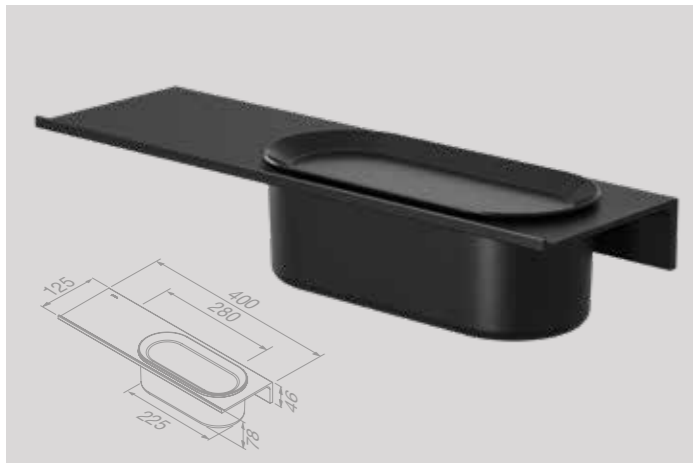

Planchet 28 cm en zeepdispenser 200 ml met handdoekhaak (Black/Brushed stainless steel)
Bathroom shelf 28 cm with towel hook and soap dispenser 200 ml (Black/Brushed stainless steel)
918216-05-280

Planchet 28 cm met toiletrolhouder zonder klep dubbel (Black/Chrome)
Bathroom shelf 28 cm with toilet roll holder without cover double (Black/Chrome)
918212-02-280

Planchet 28 cm en zeepdispenser 200 ml met handdoekhaak (Black/Chrome)
Bathroom shelf 28 cm with towel hook and soap dispenser 200 ml (Black/Chrome)
 918216-02-280

Planchet 40 cm met glas (Black)
Bathroom shelf 40 cm with glass (Black)
 918202-06-400

Planchet 40 cm met handdoekring met glas (Black/Brushed stainless steel)
Bathroom shelf 40 cm with towel ring with glass (Black/Brushed stainless steel)
 918204-05-400

Planchet 40 cm met handdoekring met glas (Black/Chrome)
Bathroom shelf 40 cm with towel ring with glass (Black/Chrome)
 918204-02-400