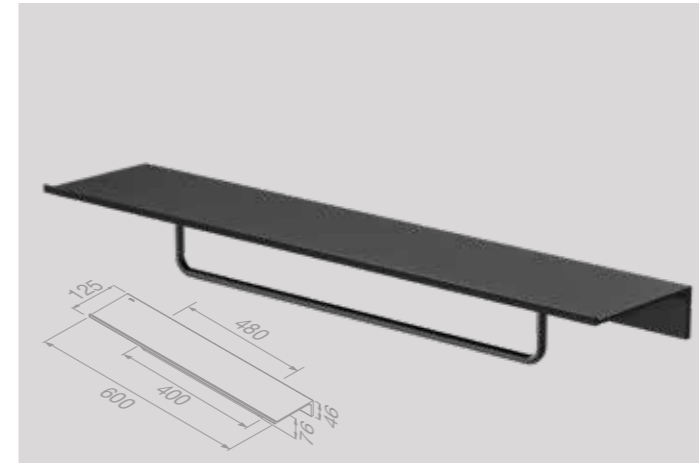

Planchet 60 cm met handdoekrek 40 cm (Black)
Bathroom shelf 60 cm with towel rail 40 cm (Black)
918207-06-600