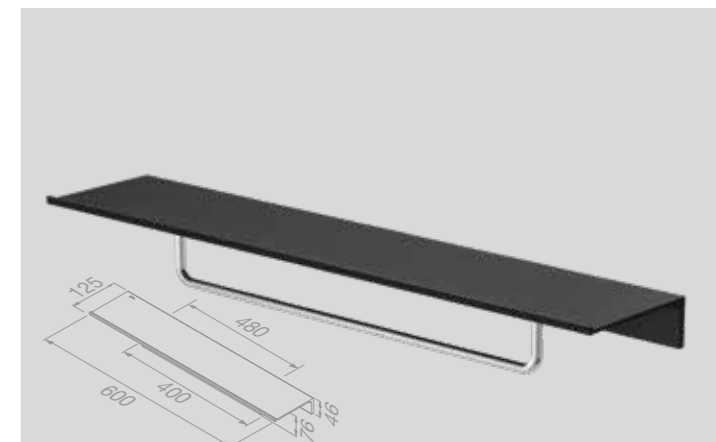

Planchet 60 cm met handdoekrek 40 cm (Black/Brushed stainless steel)
Bathroom shelf 60 cm with towel rail 40 cm (Black/Brushed stainless steel)
918207-05-600