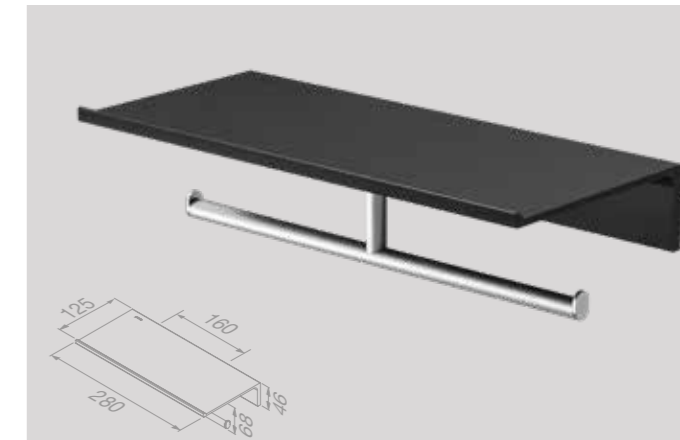

Handdoekhaak (Chrome)
Towel hook (Chrome)
918215-02

Handdoekring (Chrome)
Towel ring (Chrome)
918204-02

Handdoekrek 40 cm (Chrome)
Towel rail 40 cm (Chrome)
918207-02

Planchet 28 cm met toiletrolhouder zonder klep (Black)
Bathroom shelf 28 cm with toilet roll holder without cover (Black)
918209-06-280

Planchet 28 cm met handdoekhaak en zeepdispenser 200 ml (Black)
Bathroom shelf 28 cm with towel hook and soap dispenser 200 ml (Black)
918216-06-280

Planchet 28 cm met toiletrolhouder zonder klep dubbel (Black/Brushed stainless steel)
Bathroom shelf 28 cm with toilet roll holder without cover double (Black/Brushed stainless steel)
918212-05-280