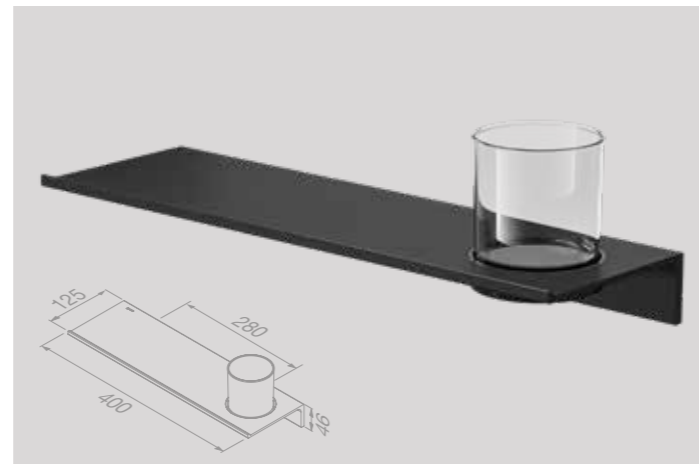

Planchet 40 cm met glas (Black)
Bathroom shelf 40 cm with glass (Black)
918202-06-400