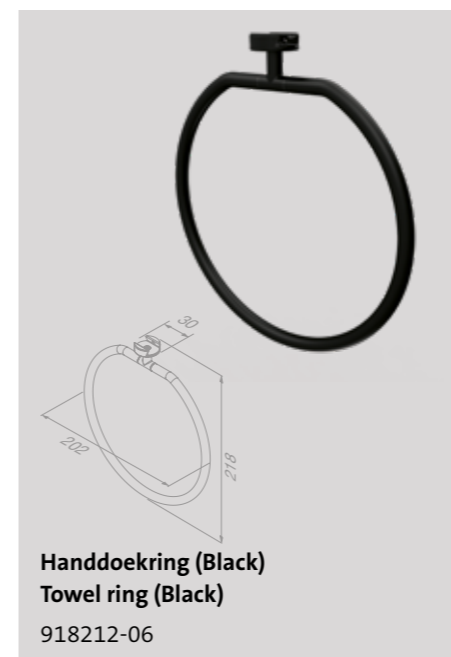

Elegantie met een rauw randje

Laat je inspireren door Leev. Minimalistisch maar personaliseerbaar. Geesa Leev vindt harmonie in functie en design. De planketten worden in een mum van tijd een veelzijdig opbergwonder dankzij de accessoires die naar wens kunnen worden toegevoegd. Verkrijgbaar in verschillende maten, voor een optimaal gebruik van de ruimte.

Elegance with a rough edge

Be inspired by Leev. Minimalistic yet customisable. Geesa Leev finds harmony in functionality and design. The bathroom shelves become a versatile storage miracle in no time, thanks to the accessories that can be added as required. Available in different sizes to make the best use of space.

Mix it up

Exclusiviteit, volledig afgestemd op individueel gebruik. De uitwisselbare accessoires combineer je eenvoudig met onze Leev planketten. Verander naar eigen behoefte, zonder iets aan de basis te veranderen. Idee: kijk eens naar onze tijdloze klassieker Nemox. De Nemox accessoires zijn verkrijgbaar in verschillende kleuren en een perfecte match.

Mix it up

Exclusivity, tailored to individual use. The interchangeable accessories are easy to combine with our Leev bathroom shelves. Transform it as you see fit, without changing the basic design. Tip: take a look at our timeless classic Nemox. The Nemox accessories are available in various colours for a perfect match.