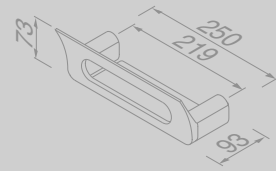

**Zeepdispenser 200 ml**  
**Soap dispenser 200 ml**  
 914516-02

**Glashouder met glas**  
Glass holder with glass

914502-02

**Zeephouder**  
Soap holder

914503-02

**Douchemand 21,9 cm**  
Shower basket 21.9 cm

914514-02

**Handdoekhaak klein**  
Towel hook small

914560-02

**Handdoekhaak groot**  
Towel hook large

914513-02

**Handdoekrek 1 arm**  
Towel rail with 1 arm

914505-02

**Handdoekring**  
Towel ring