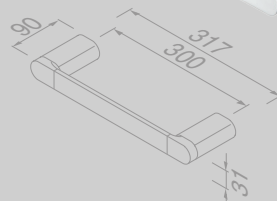

**Zeepdispenser 200 ml**  
**Soap dispenser 200 ml**  
 914516-02

**Glashouder met glas**  
Glass holder with glass

914502-02

**Zeephouder**  
Soap holder

914503-02

**Douchemand 21,9 cm**  
Shower basket 21.9 cm

914514-02

**Handdoekhaak klein**  
Towel hook small

914560-02

**Handdoekhaak groot**  
Towel hook large

914513-02

**Handdoekrek 1 arm**  
Towel rail with 1 arm

914505-02

**Handdoekring**  
Towel ring

914504-02

**Badgreep 30 cm**  
Grab rail 30 cm

914506-02

**Handdoekrek 40 cm**  
Towel rail 40 cm

914557-02