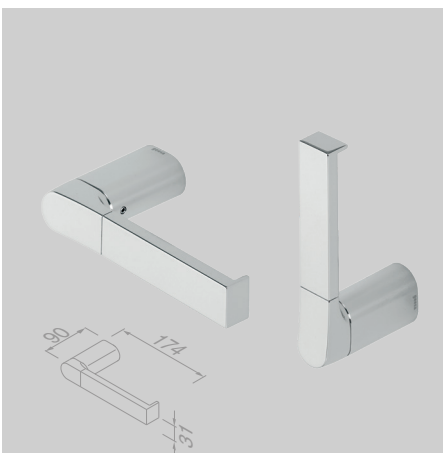

**Toiletrolhouder met klep (links)**  
**Toilet roll holder with cover (left-handed)**  
 914508-02-L

**Toiletrolhouder met klep (rechts)**  
**Toilet roll holder with cover (right-handed)**  
 914508-02-R

**Toiletrolhouder dubbel**  
**Toilet roll holder double**  
 914518-02

**Toiletrolhouder met klep dubbel**  
**Toilet roll holder with cover double**  
 914519-02

**Toiletborstel met houder muurbevestiging**  
**Toilet brush and holder wall-mounted**  
 914511-02

**Toiletborstel met houder vrijstaand**  
**Toilet brush and holder freestanding**  
 914510-02

**Toiletaccessoireset**  
**Toilet accessories set**  
 914500-02-115

**Toiletrolhouder / Reserverolhouder**  
**Toilet roll holder / Spare toilet roll holder**  
 914509-02

**Zeepdispenser 200 ml**  
**Soap dispenser 200 ml**  
 914516-02

**Glashouder met glas**  
Glass holder with glass

914502-02

**Zeephouder**  
Soap holder

914503-02

**Douchemand 21,9 cm**  
Shower basket 21.9 cm