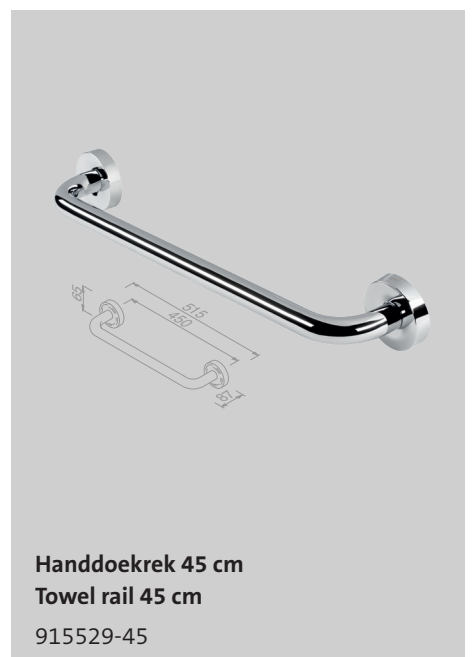

Reserverolhouder
Spare toilet roll holder
915518

Zeepdispenser 200 ml
Soap dispenser 200 ml
915516

Glashouder met glas
Glass holder with glass
915502

Zeephouder
Soap holder
915503

Zeephouder 17 cm
Soap holder 17 cm
915506

Luna Chrome

Hoekplanchet
Corner shelf
 915521

Planchet 60 cm
Bathroom shelf 60 cm
 915501

Handdoekhaak dubbel
Towel hook double
 915515

Handdoekrek 2-armig
Towel rail with 2 arms
 915505

Handdoekring
Towel ring
 915504

Badgreep 30 cm
Grab rail 30 cm
 915531-30

Badgreep 30 cm
Grab rail 30 cm
 915529-30

Badgreep met zeephouder
Grab rail with soap holder
 915528

Handdoekrek 45 cm
Towel rail 45 cm
 915529-45

Reserveonderdelen