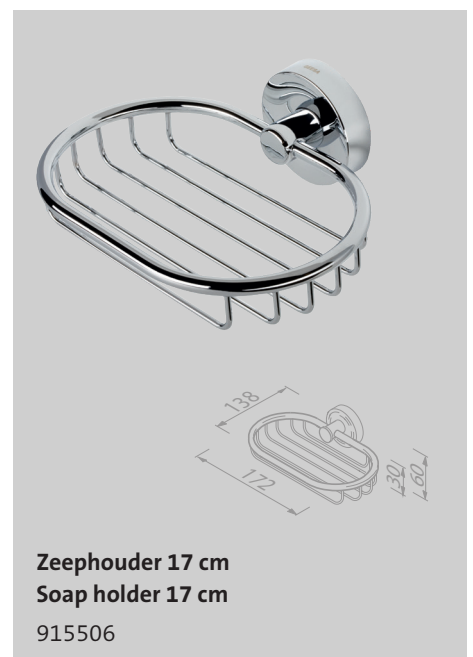

Reserverolhouder
Spare toilet roll holder
915518

Zeepdispenser 200 ml
Soap dispenser 200 ml
915516

Glashouder met glas
Glass holder with glass
915502

Zeephouder
Soap holder
915503

Zeephouder 17 cm
Soap holder 17 cm
915506

Luna Chrome

Hoekplanchet
Corner shelf
 915521

Planchet 60 cm
Bathroom shelf 60 cm
 915501

Handdoekhaak dubbel
Towel hook double
 915515

Handdoekrek 2-armig
Towel rail with 2 arms
 915505

Handdoekring
Towel ring
 915504

Badgreep 30 cm
Grab rail 30 cm
 915531-30

Badgreep 30 cm
Grab rail 30 cm
 915529-30

Badgreep met zeephouder
Grab rail with soap holder
 915528

Handdoekrek 45 cm
Towel rail 45 cm
 915529-45

Reserveonderdelen