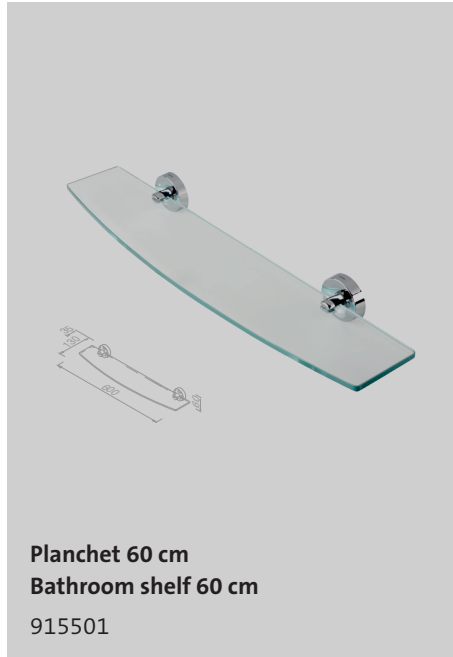

Toiletrolhouder zonder klep
Toilet roll holder without cover
915509

Toiletrolhouder met klep
Toilet roll holder with cover
915508

Toiletborstel met houder
Toilet brush and holder
915510

Toiletaccessoireset
Toilet accessories set
915500-115

Reserverolhouder
Spare toilet roll holder
915518

Zeepdispenser 200 ml
Soap dispenser 200 ml
915516

Glashouder met glas
Glass holder with glass
915502

Zeephouder
Soap holder
915503

Zeephouder 17 cm
Soap holder 17 cm
915506

Luna Chrome

Hoekplanchet
Corner shelf
 915521

Planchet 60 cm
Bathroom shelf 60 cm
 915501

Handdoekhaak dubbel
Towel hook double
 915515

Handdoekrek 2-armig
Towel rail with 2 arms
 915505

Handdoekring
Towel ring
 915504

Badgreep 30 cm
Grab rail 30 cm
 915531-30

Badgreep 30 cm
Grab rail 30 cm
 915529-30

Badgreep met zeephouder
Grab rail with soap holder
 915528

Handdoekrek 45 cm
Towel rail 45 cm
 915529-45

Reserveonderdelen