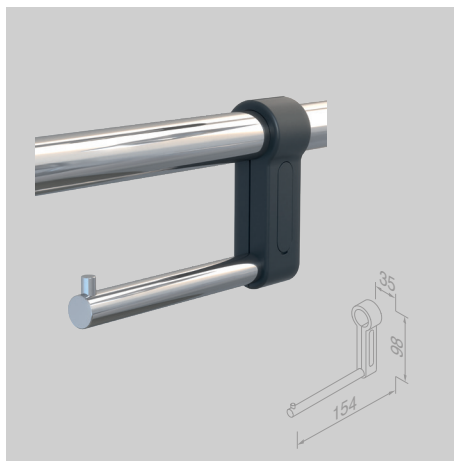

The Comfort & Safety collection provides extra convenience and safety in the bathroom and toilet. The safety handles, flip-up toilet rail, toilet roll holder and shower seat were designed with the same design quality as other Geesa products.

Comfort & Safety Chrome

Doucestang met wandbeugel-L (inclusief antislip handvat)
Shower riser rail with grab rail-L (non-slip handle included)
915825-62-L

Doucestang met wandbeugel-R (inclusief antislip handvat)
Shower riser rail with grab rail-R (non-slip handle included)
915825-62-R

Opklapbaar Douchezitje Wit
Foldable Shower seat White
915819-02

Toiletbeugel opklapbaar
Drop-down grab rail
915804-02

Toiletrolhouder voor 915804-02
Toilet roll holder for 915804-02
915805-02

Wandbeugel 30 cm
Grab rail 30 cm
915806-02

Wandbeugel 45 cm
Grab rail 45 cm
915807-02-45

Wandbeugel 90 cm
Grab rail 90 cm
915807-02-90

Wandbeugel 30 cm (inclusief antislip handvat)
Grab rail 30 cm (non-slip handle included)
915806-62

Wandbeugel 45 cm (inclusief antislip handvat)
 Grab rail 45 cm (non-slip handle included)
 915807-62-45