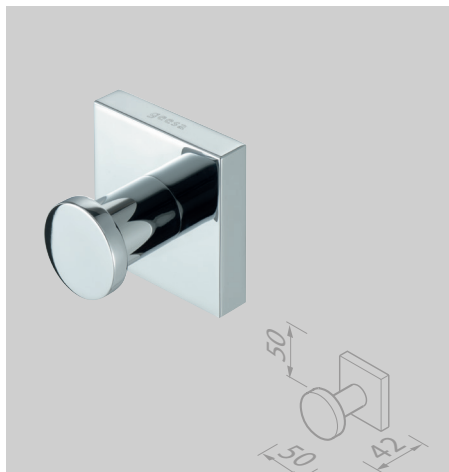

We all know the play with geometric forms, from our own experience too. Hard, soft. Sharp, round. The radiant simplicity created from a flawless combination of circles, lines, squares. Nelio will look familiar to you.

Nelio Chrome

Badgreep 30 cm
Grab rail 30 cm
 916806-02

Handdoekhaak
Towel hook
 916813-02

Handdoekrek 1 arm
Towel rail with 1 arm
 916805-02

Handdoekrek 45 cm
Towel rail 45 cm
 916807-02-45

Handdoekrek 60 cm
Towel rail 60 cm
 916807-02-60

Handdoekrek met planket 60 cm
Towel rail with shelf 60 cm
 916852-02

Reserveonderdelen

De reserveonderdelen van de Nelio-serie zijn te vinden in het hoofdstuk 'Reserveonderdelen' op pagina 194.

Spare parts