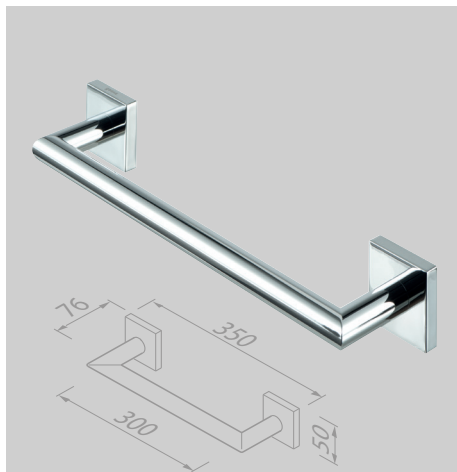

We all know the play with geometric forms, from our own experience too. Hard, soft. Sharp, round. The radiant simplicity created from a flawless combination of circles, lines, squares. Nelio will look familiar to you.

Nelio Chrome

Badgreep 30 cm
Grab rail 30 cm
 916806-02

Handdoekhaak
Towel hook
 916813-02

Handdoekrek 1 arm
Towel rail with 1 arm
 916805-02

Handdoekrek 45 cm
Towel rail 45 cm
 916807-02-45

Handdoekrek 60 cm
Towel rail 60 cm
 916807-02-60

Handdoekrek met planket 60 cm
Towel rail with shelf 60 cm
 916852-02

Reserveonderdelen

De reserveonderdelen van de Nelio-serie zijn te vinden in het hoofdstuk 'Reserveonderdelen' op pagina 194.

Spare parts