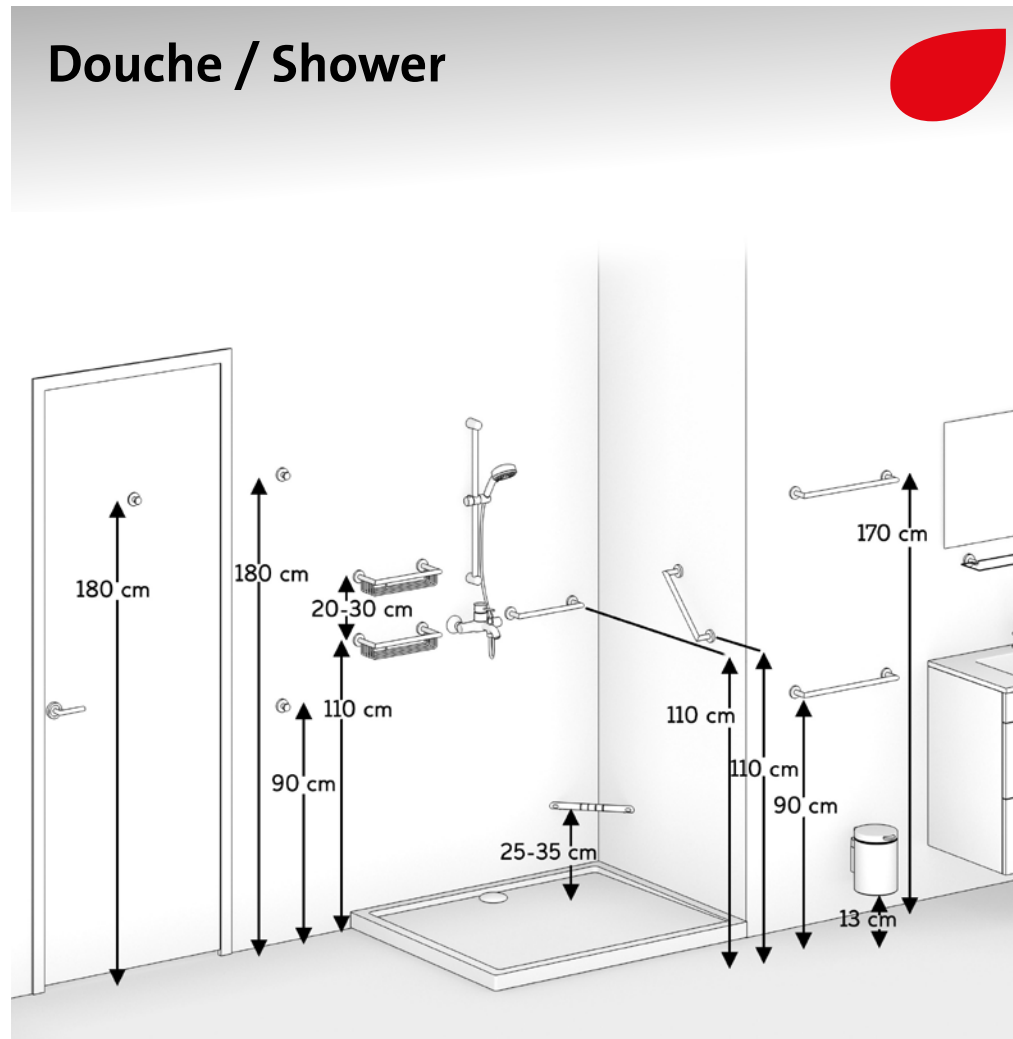

Bad / Bath

EN

Our accessories are designed to last a lifetime. They form the perfect balance between quality, functionality and design. In order to optimally enjoy our products, we provide a mounting height advice.

Douche / Shower

Wastafel / Sink

Toilet

Toilet & Wastafel openbare ruimte / Toilet & Sink public area