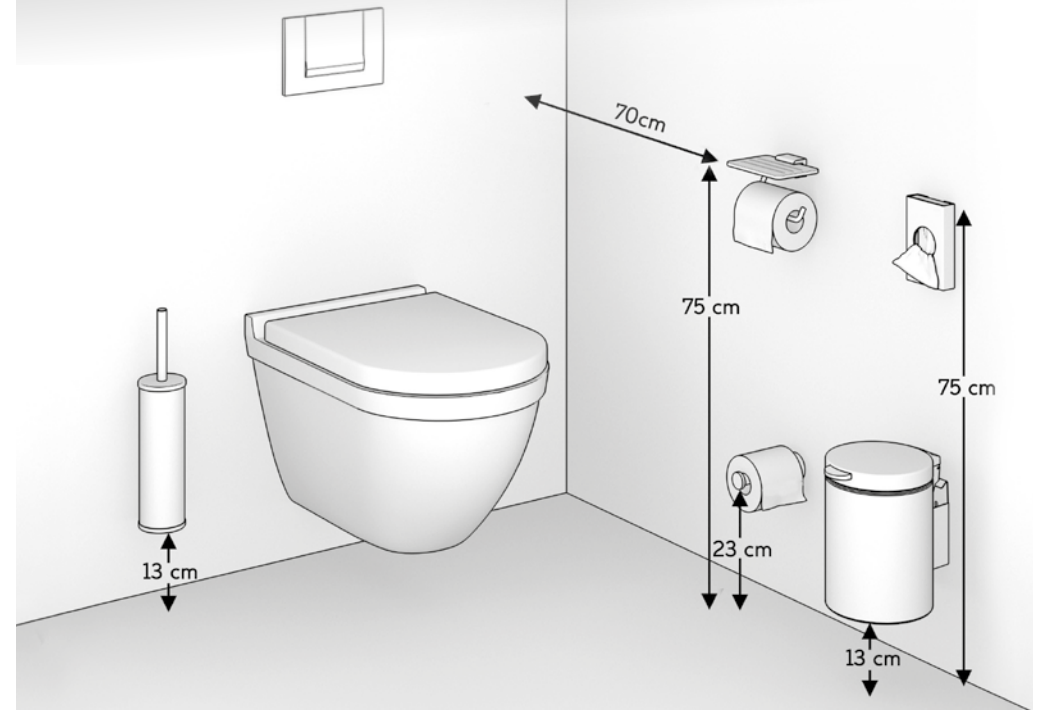

For the indicated sizes and heights, the average length of an adult person is assumed. Of course these are only guidelines and the most important thing is that you always choose the most comfortable level for your own situation.

Douche / Shower

Wastafel / Sink

Toilet

Toilet & Wastafel openbare ruimte / Toilet & Sink public area