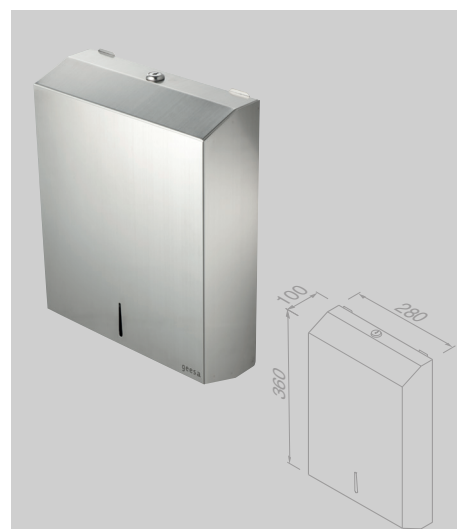

# Public Area

**Toiletrolldispenser RVS geborsteld**  
Triple roll tissue dispenser Brushed stainless steel  
911233

**Toiletrolldispenser groot RVS geborsteld**  
Toilet roll dispenser large Brushed stainless steel  
911232

**Urinoirschot Trespa Wit**  
Urinal partition Trespa White  
915678

**Urinoirschot gehard glas Wit**  
Urinal partition toughened glass White  
915673

**Urinoirschot gehard glas Zwart**  
Urinal partition toughened glass Black  
915672

**Schothouders, verchromd 2 stuks**  
Partition brackets chromium plated, 2 pieces  
915674

**Zeepdispenser 900 ml Wit**  
Soap dispenser 900 ml White  
911217-01

**Zeepdispenser 900 ml RVS geborsteld**  
Soap dispenser 900 ml Brushed stainless steel  
911217-05