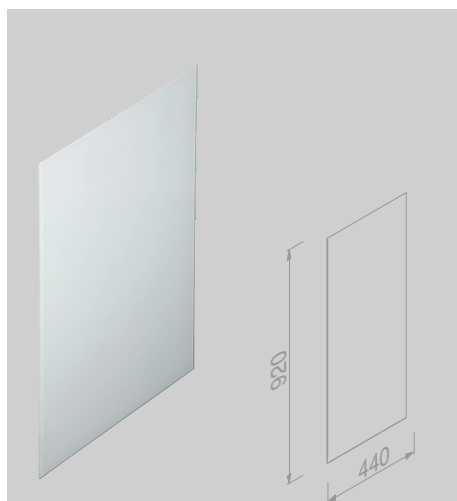

Urinoirschot gehard glas Wit
Urinal partition toughened glass White
915673