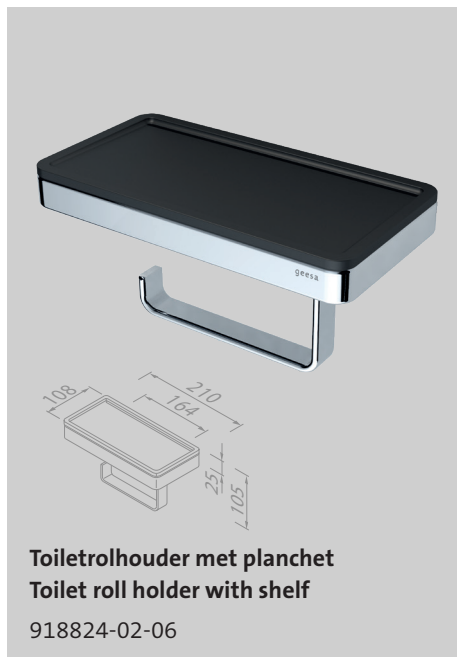

Frame Chrome/Black