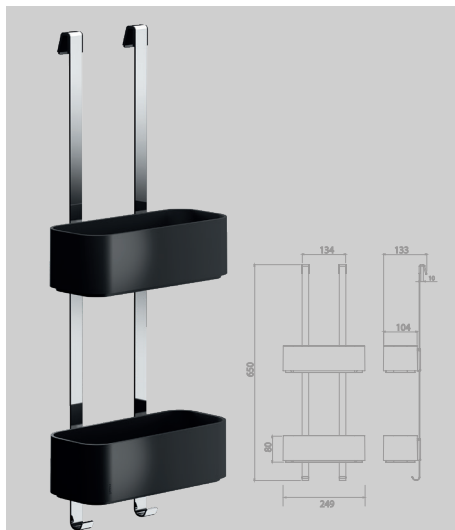

Douchemand 21 cm
Shower basket 21 cm

Ophangbaar doucherek 25 cm
Hanging shower caddy 25 cm

918902-02-06