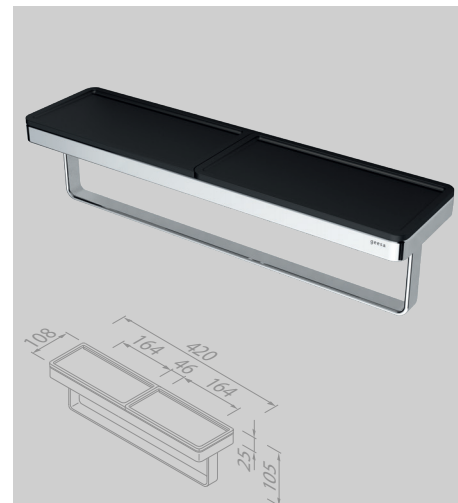

Handdoekrek met planchet 42 cm
Towel rail with shelf 42 cm

918853-02-06-420