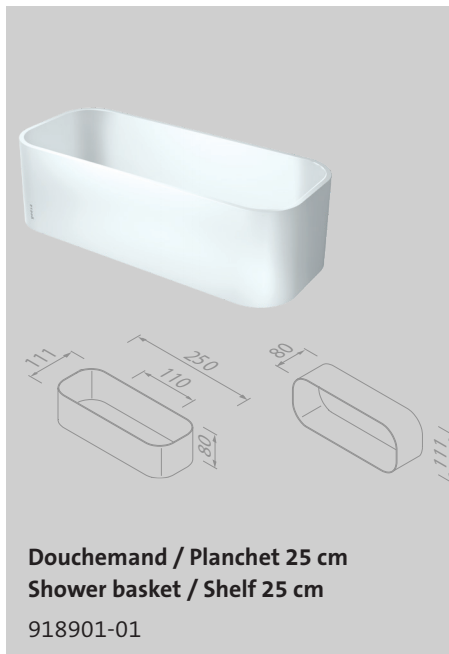

Reserveonderdelen

De reserveonderdelen van de Frame Chrome/White-serie zijn te vinden in het hoofdstuk 'Reserveonderdelen' op pagina 198.

Spare parts

Spare parts of the Frame Chrome/White collection can be found in the chapter 'Spare parts' on page 198.