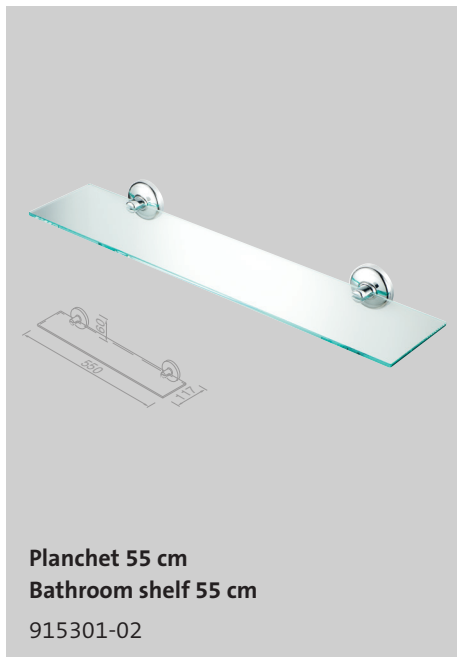

91126

Zeeppdispenser 200 ml
Soap dispenser 200 ml

915316-02

Zeeppdispenser opbouw
Soap dispenser surface-mounted

91628

Glashouder met glas
Glass holder with glass

915302-02

Planchet 55 cm
Bathroom shelf 55 cm
 915301-02

Zeephouder 17 cm
Soap holder 17 cm
 915314-02

Handzeep houder *Exclusief zeepfles
Soap bottle holder *Exclusive soap bottle
 91620-02

Handzeep houder *Exclusief zeepfles
Soap bottle holder *Exclusive soap bottle
 91620-06

Badgreep 25 cm, 20 mm Ø
Grab rail 25 cm, 20 mm Ø
 91131-25

Badgreep 30 cm, 24 mm Ø
Grab rail 30 cm, 24 mm Ø
 91129-30

Badgreep 30 cm
Grab rail 30 cm
 91131-30

Badgreep met zeephouder
Grab rail with soap holder
 91128