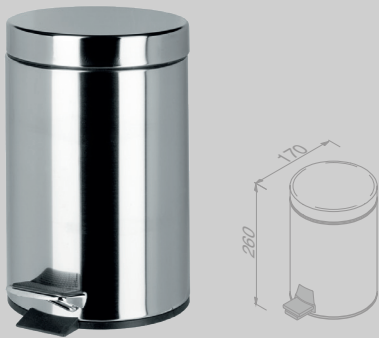

Pedaalemmer vrijstaand 3 liter
Pedal bin freestanding 3 liter
91634