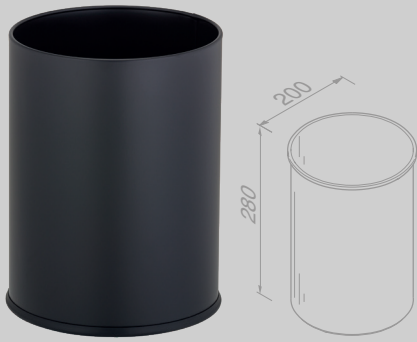

Tissuehouder inbouw
Tissue dispenser recessed
 911124-06

Tissuehouder opbouw
Tissue dispenser wall-mounted
 91121

Tissuehouder vrijstaand / muurbevestiging
Tissue dispenser freestanding / wall-mounted
 911210-02