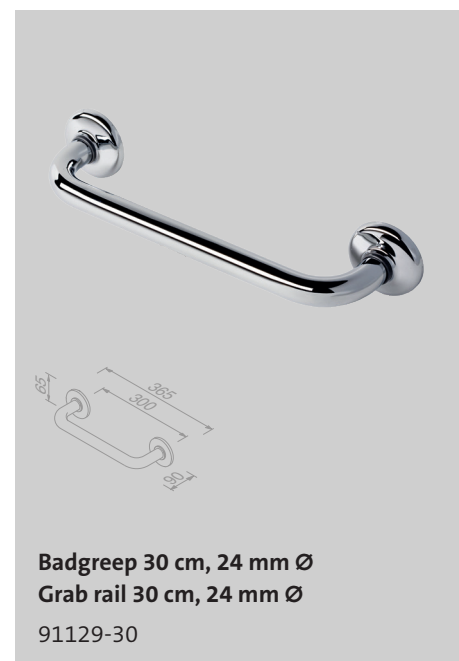

Toiletborstel met houder muurbevestiging
Toilet brush and holder

915113-06

Toiletborstel met houder muurbevestiging
Toilet brush and holder wall-mounted

915115

Toiletborstel met houder muurbevestiging
Toilet brush and holder wall-mounted

91126

Zeeppdispenser 200 ml
Soap dispenser 200 ml

915316-02

Zeeppdispenser opbouw
Soap dispenser surface-mounted

91628

Glashouder met glas
Glass holder with glass

915302-02

Planchet 55 cm
Bathroom shelf 55 cm
 915301-02

Zeephouder 17 cm
Soap holder 17 cm
 915314-02

Handzeep houder *Exclusief zeepfles
Soap bottle holder *Exclusive soap bottle
 91620-02

Handzeep houder *Exclusief zeepfles
Soap bottle holder *Exclusive soap bottle
 91620-06

Badgreep 25 cm, 20 mm Ø
Grab rail 25 cm, 20 mm Ø
 91131-25

Badgreep 30 cm, 24 mm Ø
Grab rail 30 cm, 24 mm Ø
 91129-30

Badgreep 30 cm
Grab rail 30 cm
 91131-30

Badgreep met zeephouder
Grab rail with soap holder
 91128