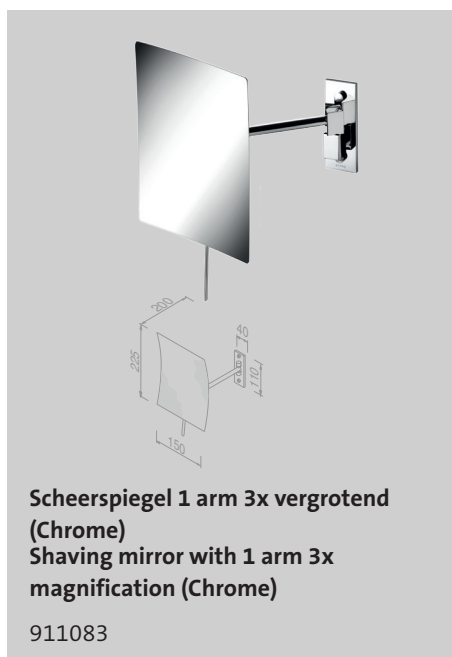

Geesa presents a rich range of shaving and make-up mirrors. Among the different models there will always be one that matches your other accessories. Variants with one or two arms. 1x 3x or 5x enlarging. Various models with LED lighting.

# Mirror

911095 is te combineren met:  
911095 can be combined with:

**Scheerspiegelunit met buisklem 3x  
vergroten  $\varnothing$  190mm (Chrome)**  
**Shaving mirror unit with tube clamp  
3x magnification  $\varnothing$  190 mm (Chrome)**  
911095