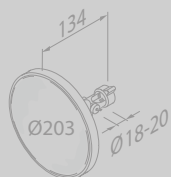

Geesa presents a rich range of shaving and make-up mirrors. Among the different models there will always be one that matches your other accessories. Variants with one or two arms. 1x 3x or 5x enlarging. Various models with LED lighting.

# Mirror

911095 is te combineren met:  
911095 can be combined with:

**Scheerspiegelunit met buisklem 3x  
vergroten  $\varnothing$  190mm (Chrome)**  
**Shaving mirror unit with tube clamp  
3x magnification  $\varnothing$  190 mm (Chrome)**  
911095