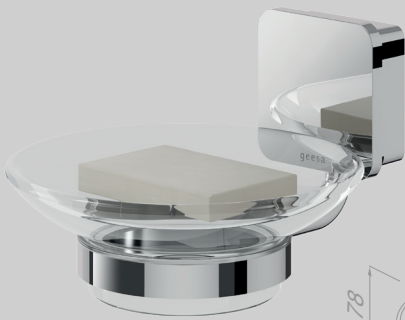

Geometric shapes play the leading role in the design of Geesa Topaz. Minimalistic design pur sang. With its understated, luxurious look, Topaz Chrome fits into contemporary and classic bathroom interiors.

Topaz chrome

200 ml

Zeepdispenser 200 ml
Soap dispenser 200 ml

917916-02-A

Glashouder met glas
Glass holder with glass

917902-02-A

Zeephouder met schaal
Soap holder with glass

917903-02-A